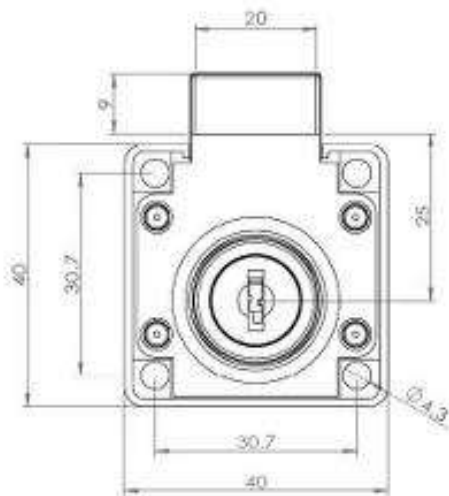

Item Code:	14.00.226-0
Description:	Rim Lock MIC850S, $\varnothing 19 \times 22 \text{mm}$, RH, Body Only, NPL, F/System #01
Application:	Rim Lock

Product Overview

RIGHT