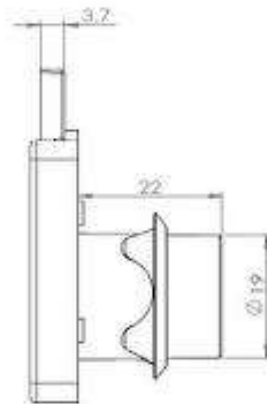

Item Code:	14.00.226-0
Description:	Rim Lock MIC850S, $\varnothing 19 \times 22 \text{mm}$, RH, Body Only, NPL, F/System #01
Application:	Rim Lock

Product Overview

RIGHT