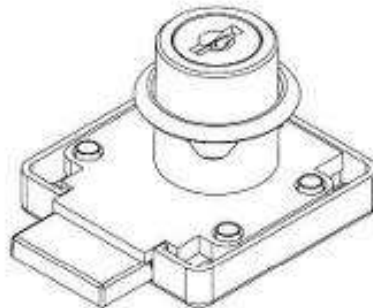

Item Code:	14.00.226-0
Description:	Rim Lock MIC850S, $\varnothing 19 \times 22 \text{mm}$, RH, Body Only, NPL, F/System #01
Application:	Rim Lock

Product Overview

RIGHT