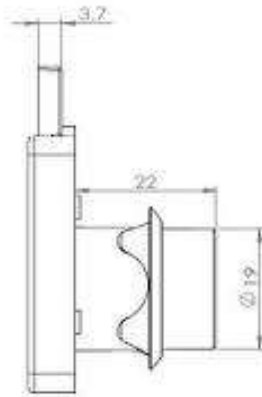

Item Code:	14.01.014-5
Description:	Rim Lock MIC850, $\varnothing 19 \times 22 \text{mm}$, Body Only, #J11+#J12, Right, NPL.
Application:	Rim Lock

Product Overview

RIGHT