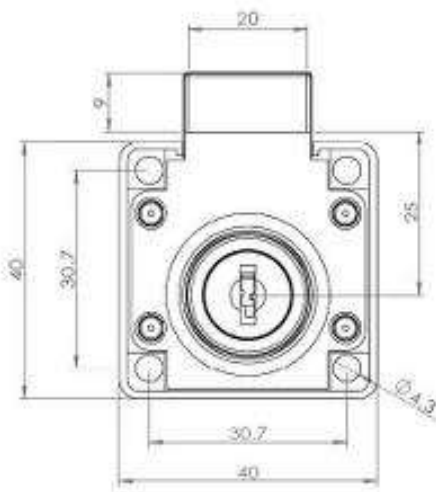

Item Code:	14.01.014-5
Description:	Rim Lock MIC850, $\varnothing 19 \times 22 \text{mm}$, Body Only, #J11+#J12, Right, NPL.
Application:	Rim Lock

Product Overview

RIGHT