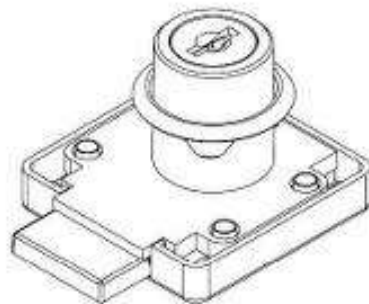

Item Code:	14.01.014-5
Description:	Rim Lock MIC850, $\varnothing 19 \times 22 \text{mm}$, Body Only, #J11+#J12, Right, NPL.
Application:	Rim Lock

Product Overview

RIGHT