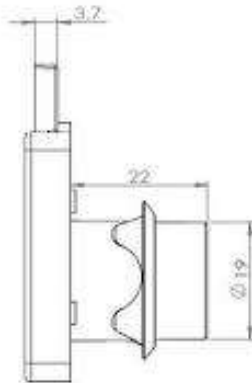

Item Code:	14.01.014-9
Description:	Rim Lock MIC850, $\varnothing 19 \times 22 \text{mm}$, Body Only, #J11+#J12, Left, NPL
Application:	Rim Lock

Product Overview

LEFT