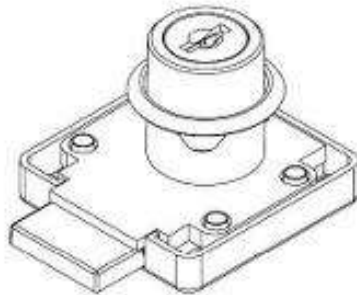

Item Code:	14.01.014-9
Description:	Rim Lock MIC850, $\varnothing 19 \times 22 \text{mm}$, Body Only, #J11+#J12, Left, NPL
Application:	Rim Lock

Product Overview

LEFT