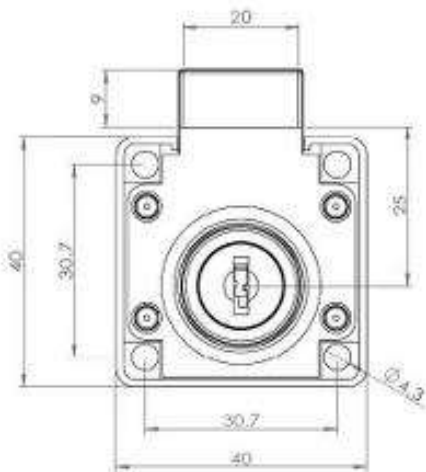

Item Code:	14.01.014-9
Description:	Rim Lock MIC850, $\varnothing 19 \times 22 \text{mm}$, Body Only, #J11+#J12, Left, NPL
Application:	Rim Lock

Product Overview

LEFT