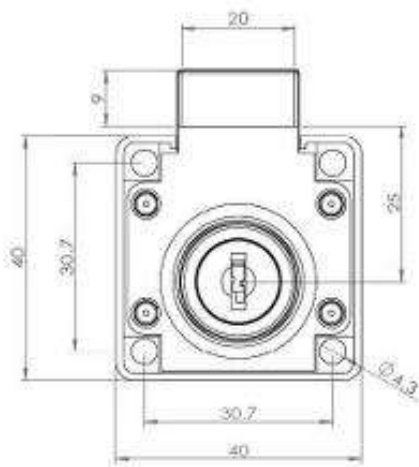

<b>Item Code:</b>	14.01.027-0
<b>Description:</b>	Rim Lock MIC-850, $\varnothing 19 \times 22 \text{mm}$ , Left Hand, NPL, HCK SISO, #J12, Master Key & Interchangeable Cylinder, 1 White Master Key & 1 Interchangeable RED Key Pr. 12 pcs Box
<b>Application:</b>	Rim Lock

## Product Overview

**LEFT**