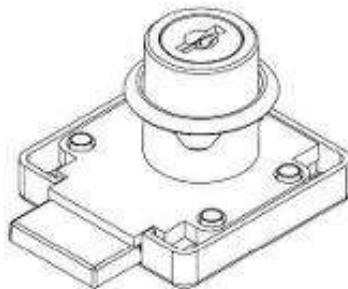

<b>Item Code:</b>	14.01.027-0
<b>Description:</b>	Rim Lock MIC-850, $\varnothing 19 \times 22 \text{mm}$ , Left Hand, NPL, HCK SISO, #J12, Master Key & Interchangeable Cylinder, 1 White Master Key & 1 Interchangeable RED Key Pr. 12 pcs Box
<b>Application:</b>	Rim Lock

## Product Overview

**LEFT**