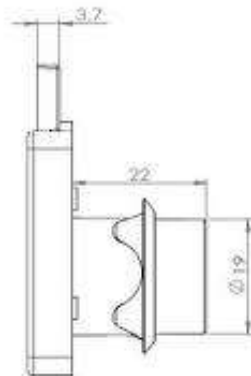

<b>Item Code:</b>	14.01.027-0
<b>Description:</b>	Rim Lock MIC-850, $\varnothing 19 \times 22 \text{mm}$ , Left Hand, NPL, HCK SISO, #J12, Master Key & Interchangeable Cylinder, 1 White Master Key & 1 Interchangeable RED Key Pr. 12 pcs Box
<b>Application:</b>	Rim Lock

## Product Overview

**LEFT**