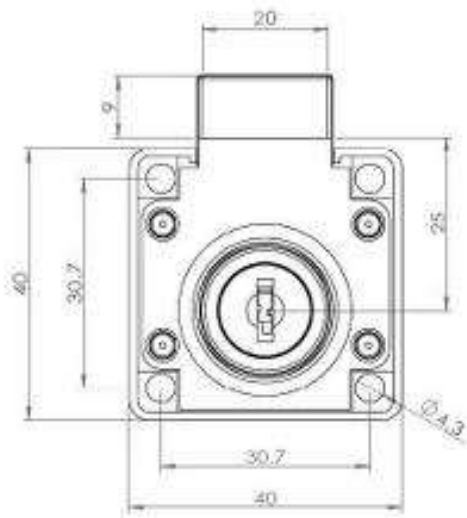

Item Code:	14.01.038-5
Description:	Rim Lock 850, $\varnothing 19 \times 22 \text{mm}$, Right Hand, NPL, CK SISO, KA D20
Application:	Rim Lock

Product Overview

RIGHT