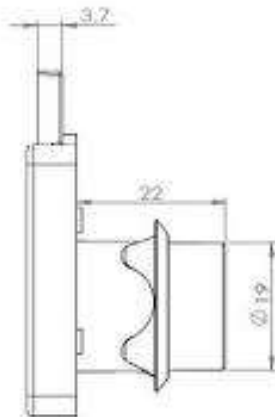

Item Code:	14.01.038-5
Description:	Rim Lock 850, $\varnothing 19 \times 22 \text{mm}$, Right Hand, NPL, CK SISO, KA D20
Application:	Rim Lock

Product Overview

RIGHT