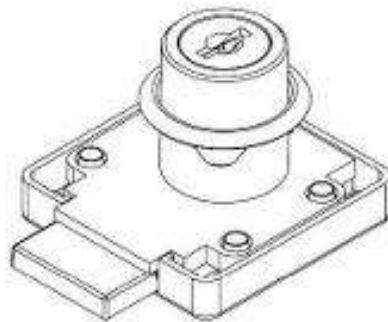

Item Code:	14.01.038-5
Description:	Rim Lock 850, $\varnothing 19 \times 22 \text{mm}$, Right Hand, NPL, CK SISO, KA D20
Application:	Rim Lock

Product Overview

RIGHT