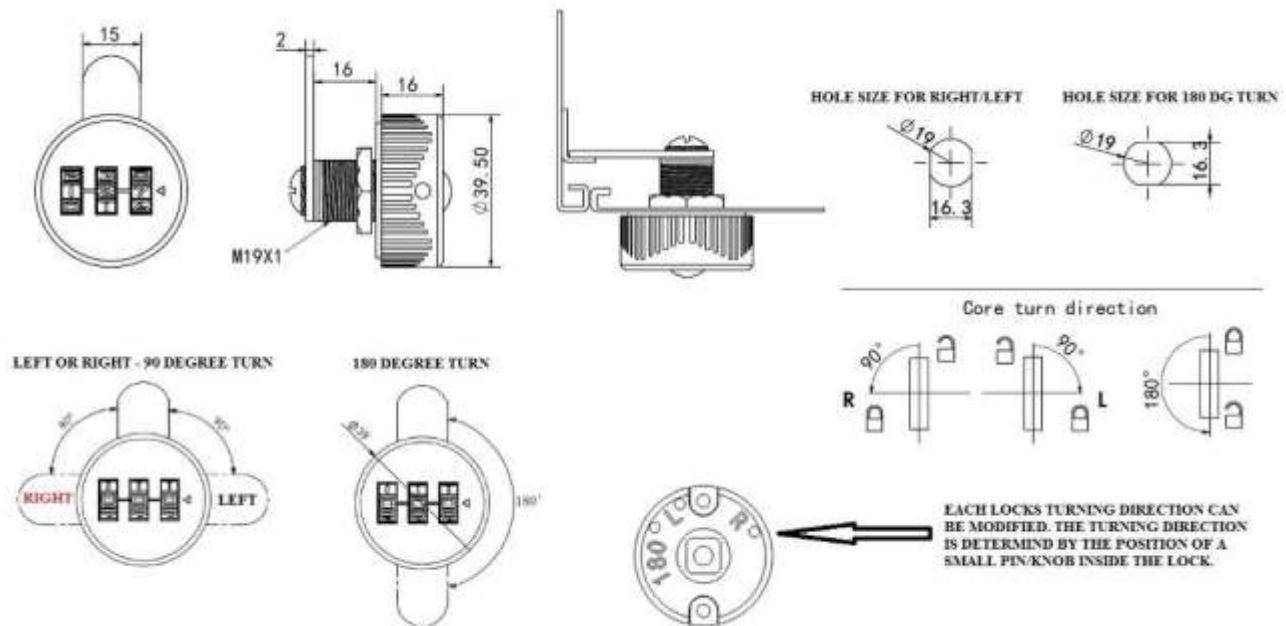

Item Code:	14.08.216-0
Description:	Combi. Cam Lock "Jacks", 90DG, RH, $\varnothing 19 \times 25 \text{mm}$, CPL, Cam A04
Application:	Combination Lock

Product Overview

RIGHT