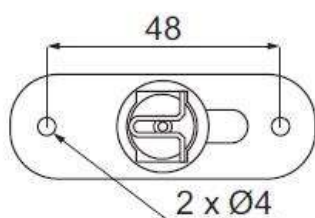

Item Code:	15.25.030-1
Description:	Door Catch Roller "Dania", CPL, 60x22mm, W/Adjustment Function, Inset Hole for Body: 28X32mm, Zamak Body
Application:	Door Catch Roller

Product Overview

Wheel adjustable by set screw: 0 - 8 mm