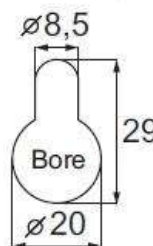

Item Code:	15.25.030-1
Description:	Door Catch Roller "Dania", CPL, 60x22mm, W/Adjustment Function, Inset Hole for Body: 28X32mm, Zamak Body
Application:	Door Catch Roller

Product Overview

Wheel adjustable by set screw: 0 - 8 mm