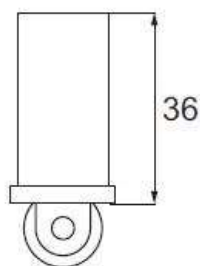

Item Code:	15.25.030-1
Description:	Door Catch Roller "Dania", CPL, 60x22mm, W/Adjustment Function, Inset Hole for Body: 28X32mm, Zamak Body
Application:	Door Catch Roller

Product Overview

Wheel adjustable by set screw: 0 - 8 mm