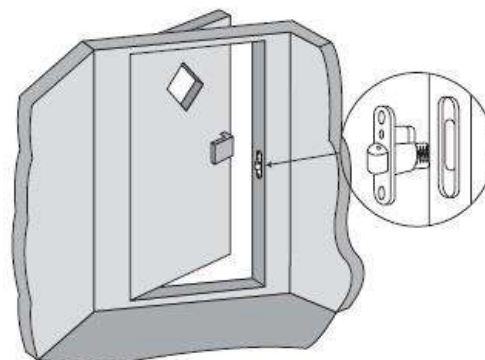

Item Code:	15.25.030-1
Description:	Door Catch Roller "Dania", CPL, 60x22mm, W/Adjustment Function, Inset Hole for Body: 28X32mm, Zamak Body
Application:	Door Catch Roller

Product Overview

Wheel adjustable by set screw: 0 - 8 mm