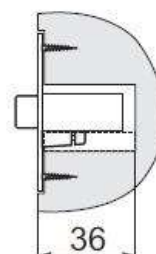

Item Code:	15.25.030-1
Description:	Door Catch Roller "Dania", CPL, 60x22mm, W/Adjustment Function, Inset Hole for Body: 28X32mm, Zamak Body
Application:	Door Catch Roller

Product Overview

Wheel adjustable by set screw: 0 - 8 mm