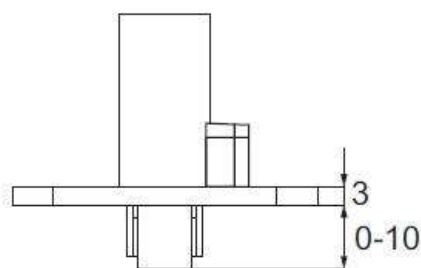

Item Code:	15.25.030-1
Description:	Door Catch Roller "Dania", CPL, 60x22mm, W/Adjustment Function, Inset Hole for Body: 28X32mm, Zamak Body
Application:	Door Catch Roller

Product Overview

Wheel adjustable by set screw: 0 - 8 mm