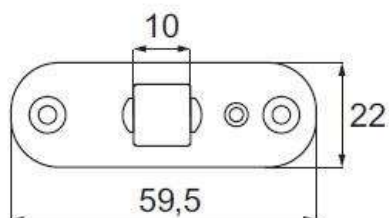

Item Code:	15.25.030-1
Description:	Door Catch Roller "Dania", CPL, 60x22mm, W/Adjustment Function, Inset Hole for Body: 28X32mm, Zamak Body
Application:	Door Catch Roller

Product Overview

Wheel adjustable by set screw: 0 - 8 mm