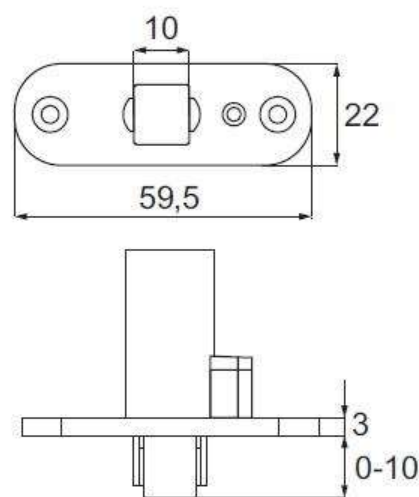

<b>Item Code:</b>	15.25.031-1
<b>Description:</b>	Door Catch Roller "Dania", Brown, 60x22mm, W/Adjustment Function, Inset Hole for Body: 28X32mm, Zamak Body
<b>Application:</b>	Door Catch Roller

## Product Overview

Wheel adjustable by set screw: 0 - 8 mm